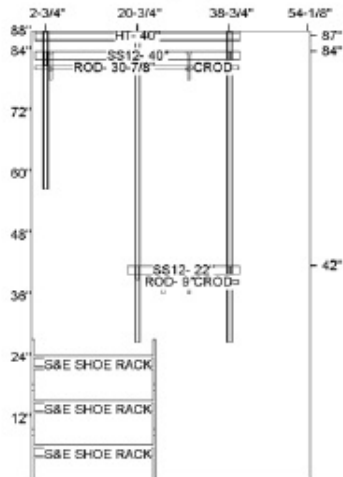

<p>Other Adult Bedroom Option 2</p>	<p><i>OAB_Option 2 Plan Page 1</i> <i>Designed: 11/27/2012 5:22:50 AM</i> <i>Deposit:</i> <i>Balance Due at Installation:</i> <i>Approved:</i></p>	
--	--	---

**Other Adult Bedroom
Option 2**

OAB_Option 2 Plan Page 2
Designed: 11/27/2012 5:22:50 AM
Deposit:
Balance Due at Installation:
Approved:

Wall Elevation **A**

Wall Elevation **B**

Other Adult Bedroom Option 2	<i>OAB_Option 2 Plan Page 3 Designed: 11/27/2012 5:22:50 AM Deposit: Balance Due at Installation: Approved:</i>	
<p>LEGEND</p> <p>dd - depth, ww - width, %L - length</p> <p>HT-%L Hang Track SSdd-%L SuperSlide Shelf ROD-%L Closet Rod CROD Corner Closet Rod S&E SHOE RACK Stack & Expand Shoe Rack - One Tier ST 4 DR KIT ShelfTrack Drawer Kit</p>		
LiveStorage software under license from CHI-LLC Version 3.4		

Product Image	Description	Part Number	# of Packages	# of Items in Packages	# of Items in Design	Cut Width
	ShelfTrack 4 Drawer Kit	501863			1	
	84" Standard	435592			2	
	40" Hang Track	435726			1	40.000
	Wall Anchors-ShelfTrack-	703032	6	30	28	
	SuperSlide- Corner Rounder Bar - White	385374			2	
	Low Profile 12' SuperSlide 12"	872873			2	144.000
	60" Standard	435285			4	
Custom Line Items						
	OAB_Option 2: Plastic 17 In. Drawer Top	893412			1	

NOTES: **Storage Lengths:**
OAB_Option 2: Shelf Length: 14.5 ft, Hang Length: 9.622 ft, Shoe Length: 6.063 ft