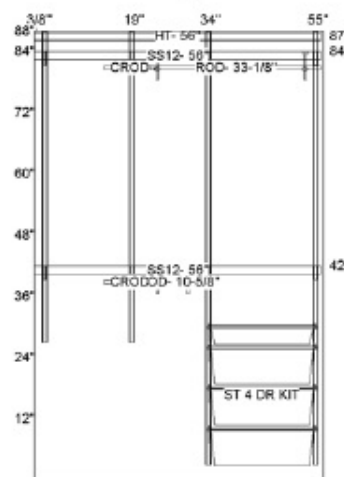

<p>Other Adult Bedroom Option 2</p>	<p><i>OAB_Option 2 Plan Page 1</i> <i>Designed: 11/27/2012 5:22:50 AM</i> <i>Deposit:</i> <i>Balance Due at Installation:</i> <i>Approved:</i></p>	
--	--	---

**Other Adult Bedroom
Option 2**

OAB_Option 2 Plan Page 2
Designed: 11/27/2012 5:22:50 AM
Deposit:
Balance Due at Installation:
Approved:

Wall Elevation **A**

Wall Elevation **B**

Other Adult Bedroom Option 2	<i>OAB_Option 2 Plan Page 3 Designed: 11/27/2012 5:22:50 AM Deposit: Balance Due at Installation: Approved:</i>	
<p>LEGEND</p> <p>dd - depth, ww - width, %L - length</p> <p>HT-%L Hang Track SSdd-%L SuperSlide Shelf ROD-%L Closet Rod CROD Corner Closet Rod S&E SHOE RACK Stack & Expand Shoe Rack - One Tier ST 4 DR KIT ShelfTrack Drawer Kit</p>		
LiveStorage software under license from CHI-LLC Version 3.4		

Product Image	Description	Part Number	# of Packages	# of Items in Packages	# of Items in Design	Cut Width
	ShelfTrack 4 Drawer Kit	501863			1	
	84" Standard	435592			2	
	40" Hang Track	435726			1	40.000
	Wall Anchors-ShelfTrack-	703032	6	30	28	
	SuperSlide- Corner Rounder Bar - White	385374			2	
	Low Profile 12' SuperSlide 12"	872873			2	144.000
	60" Standard	435285			4	
Custom Line Items						
	OAB_Option 2: Plastic 17 In. Drawer Top	893412			1	