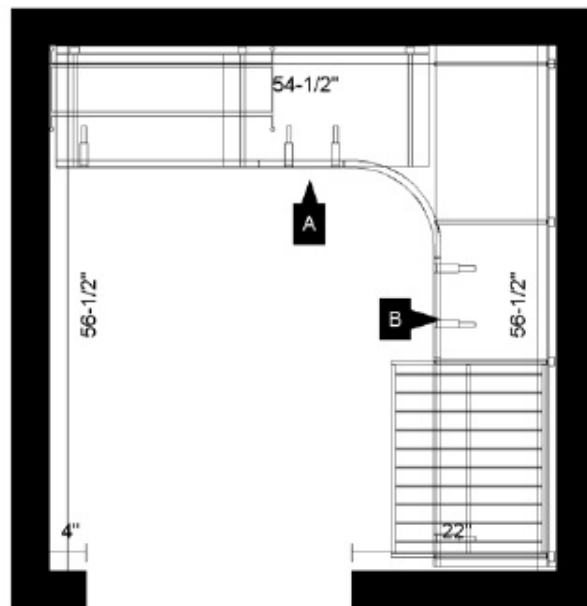

<p>Other Adult Bedroom Option 2</p>	<p><i>OAB_Option 2</i> <i>Designed: 11/27/2012 5:22:50 AM</i> <i>Deposit:</i> <i>Balance Due at Installation:</i> <i>Approved:</i></p>	
		
<p>LiveStorage software under license from CHI-LLC Version 3.4</p>		

<p>Other Adult Bedroom Option 2</p>	<p><i>OAB_Option 2 Plan Page 1</i> <i>Designed: 11/27/2012 5:22:50 AM</i> <i>Deposit:</i> <i>Balance Due at Installation:</i> <i>Approved:</i></p>	
--	--	---

**Other Adult Bedroom
Option 2**

Product Image	Description	Part Number	# of Packages	# of Items in Packages	# of Items in Design	Cut Width
	ShelfTrack 4 Drawer Kit	501863			1	
	84" Standard	435592			2	
	40" Hang Track	435726			1	40.000
	Wall Anchors-ShelfTrack-	703032	6	30	28	
	SuperSlide- Corner Rounder Bar - White	385374			2	
	Low Profile 12' SuperSlide 12"	872873			2	144.000
	60" Standard	435285			4	
Custom Line Items						
	OAB_Option 2: Plastic 17 In. Drawer Top	893412			1	