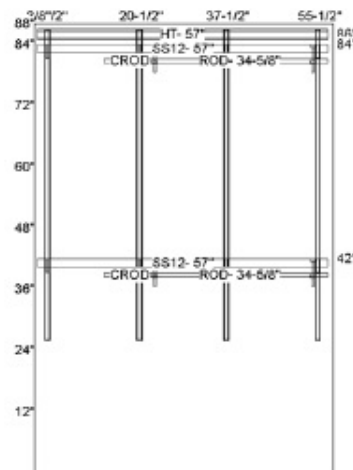

Spare Bedroom Plan Page 2
Designed: 11/13/2012 6:47:48 AM
Deposit:
Balance Due at Installation:
Approved:

www.closetmaid.com

Wall Elevation **A**

Wall Elevation **B**

	<p>Spare Bedroom Plan Page 3 Designed: 11/13/2012 6:47:48 AM Deposit: Balance Due at Installation: Approved:</p>	<p> www.closetmaid.com</p>
--	---------------------------------------------------------------------------------------------------------------------------------------------------------------------	----------------------------------------------------------------------------------------------------------------------------------------------------------------