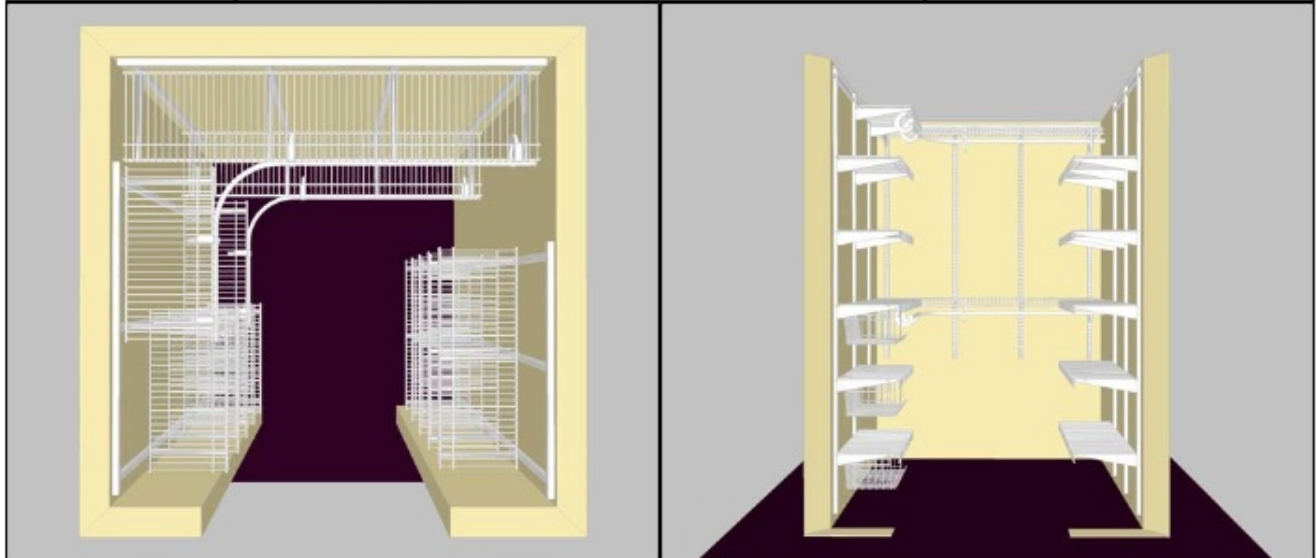

	<p>Spare Bedroom Designed: 11/13/2012 6:47:48 AM Deposit: Balance Due at Installation: Approved:</p>	<p> www.closetmaid.com</p>
--	---------------------------------------------------------------------------------------------------------------------------------------------------------	----------------------------------------------------------------------------------------------------------------------------------------------------------------

LiveStorage software under license from CHI-LLC
Version 3.3

	<p>Spare Bedroom Plan Page 1 Designed: 11/13/2012 6:47:48 AM Deposit: Balance Due at Installation: Approved:</p>	<p>CLOSETMAID www.closetmaid.com</p>
--	---------------------------------------------------------------------------------------------------------------------------------------------------------------------	-----------------------------------------------------------------------------------------

Spare Bedroom Plan Page 2
Designed: 11/13/2012 6:47:48 AM
Deposit:
Balance Due at Installation:
Approved:

www.closetmaid.com

Wall Elevation **A**

Wall Elevation **B**

	<p>Spare Bedroom Plan Page 3 Designed: 11/13/2012 6:47:48 AM Deposit: Balance Due at Installation: Approved:</p>	<p> www.closetmaid.com</p>
--	---------------------------------------------------------------------------------------------------------------------------------------------------------------------	----------------------------------------------------------------------------------------------------------------------------------------------------------------

Product Image	Description	Part Number	# of Packages	# of Items in Packages	# of Items in Design	Cut Width
						
	Wall Anchors- ShelfTrack-	703032	9	45	43	
	SuperSlide- Corner Rounder Bar - White	587986			2	
	Low Profile 12' SuperSlide 12"	872873			4	144.000
	60" Standard	435285			5	