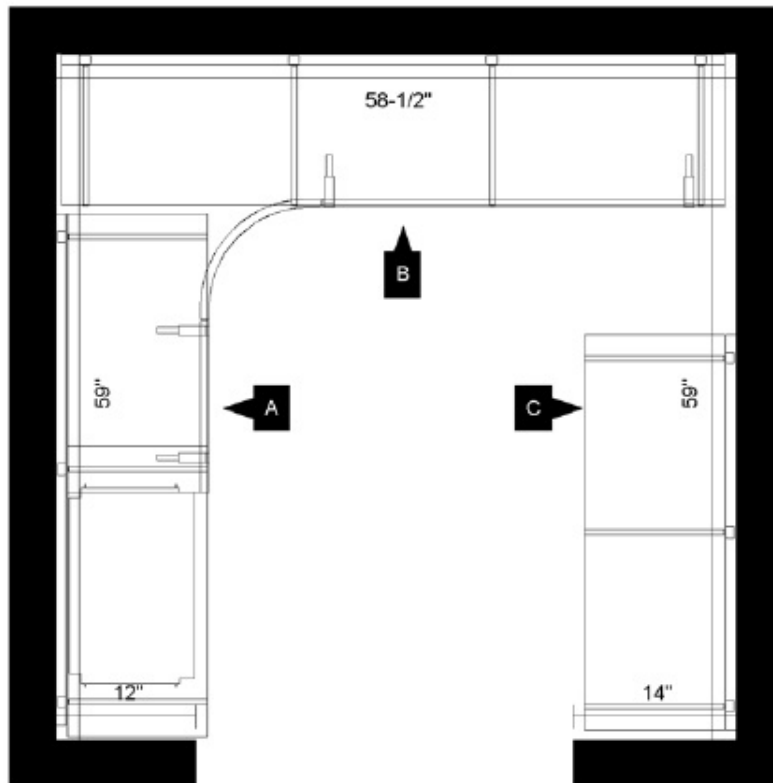

Spare Bedroom Plan Page 1 Designed: 11/13/2012 6:47:48 AM Deposit: Balance Due at Installation: Approved:	CLOSETMAID www.closetmaid.com