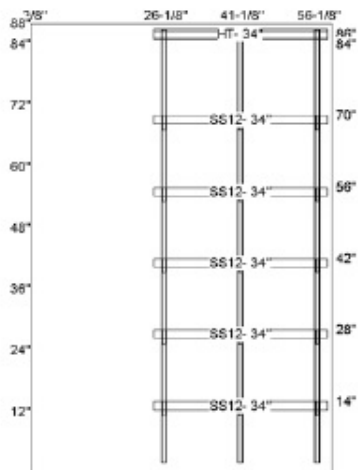

Spare Bedroom Plan Page 3 Designed: 11/13/2012 6:47:48 AM Deposit: Balance Due at Installation: Approved:	 www.closetmaid.com

Wall Elevation **C**