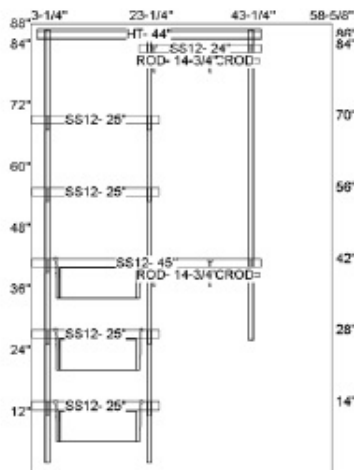

Spare Bedroom Plan Page 2
Designed: 11/13/2012 6:47:48 AM
Deposit:
Balance Due at Installation:
Approved:

www.closetmaid.com

Wall Elevation **A**

Wall Elevation **B**

	<p>Spare Bedroom Plan Page 3 Designed: 11/13/2012 6:47:48 AM Deposit: Balance Due at Installation: Approved:</p>	<p> www.closetmaid.com</p>
--	---------------------------------------------------------------------------------------------------------------------------------------------------------------------	----------------------------------------------------------------------------------------------------------------------------------------------------------------