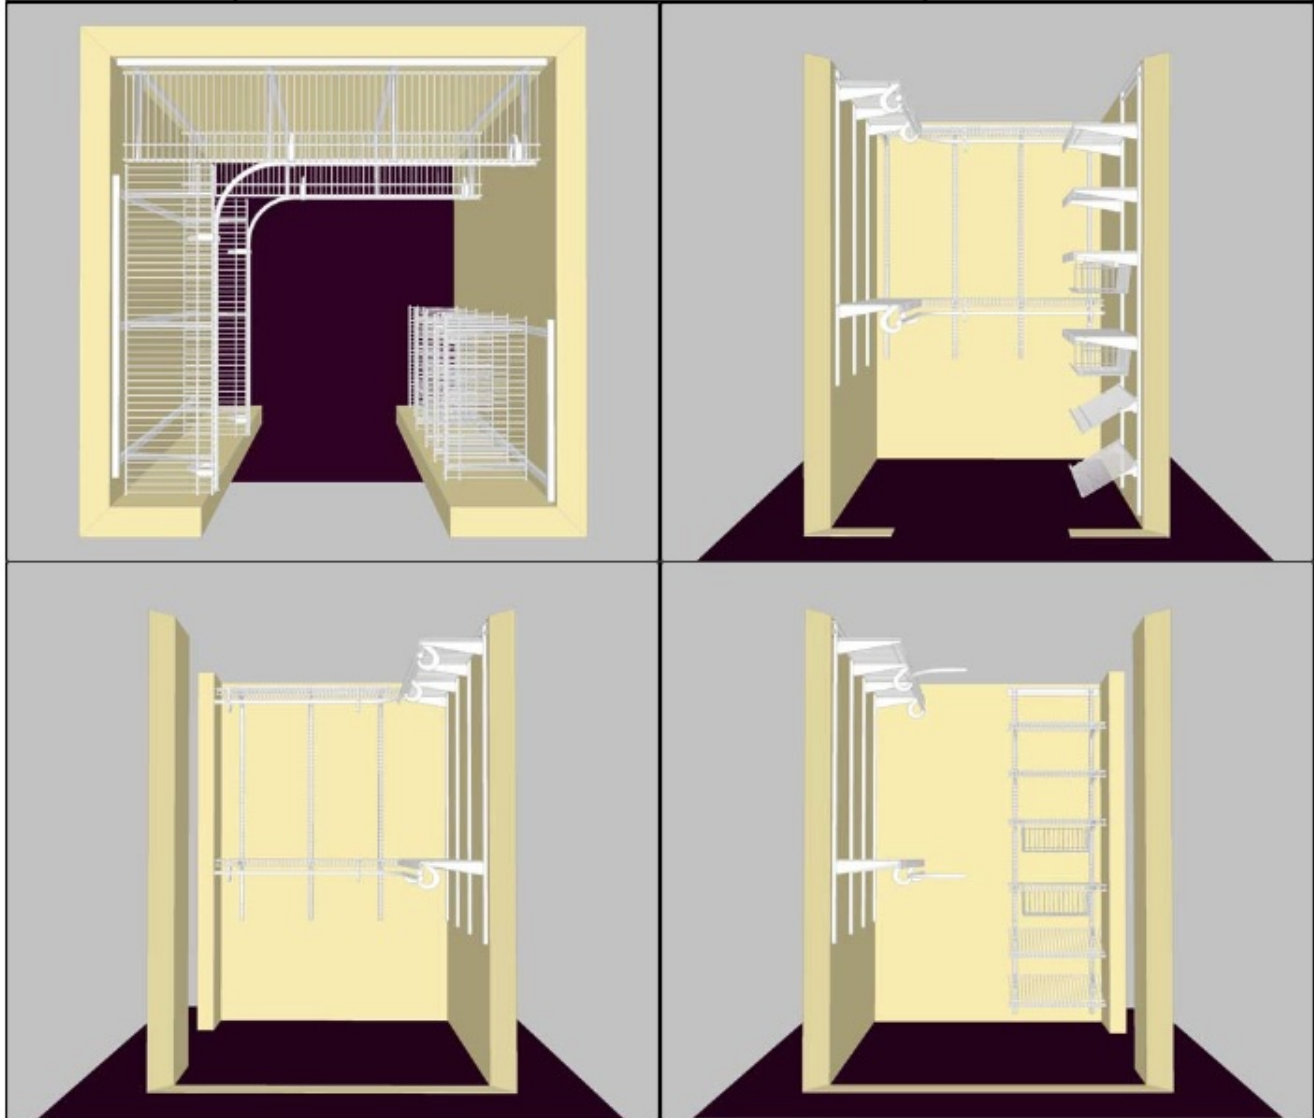

	<p>Spare Bedroom Designed: 11/13/2012 6:35:35 AM Deposit: Balance Due at Installation: Approved:</p>	<p>CLOSETMAID® www.closetmaid.com</p>
--	---	---

LiveStorage software under license from CHI-LLC
Version 3.3

	<p>Spare Bedroom Plan Page 1 Designed: 11/13/2012 6:35:35 AM Deposit: Balance Due at Installation: Approved:</p>	<p>CLOSETMAID www.closetmaid.com</p>
--	---	---

Spare Bedroom Plan Page 2
Designed: 11/13/2012 6:35:35 AM
Deposit:
Balance Due at Installation:
Approved:

www.closetmaid.com

Wall Elevation **A**

Wall Elevation **B**

	<p>Spare Bedroom Plan Page 3 Designed: 11/13/2012 6:35:35 AM Deposit: Balance Due at Installation: Approved:</p>	<p>CLOSETMAID www.closetmaid.com</p>
--	---	--

Product Image	Description	Part Number	# of Packages	# of Items in Packages	# of Items in Design	Cut Width
						
	Wall Anchors- ShelfTrack-	703032	8	40	38	
	Shoe Shelf Support	139179	2	4	4	
	SuperSlide- Corner Rounder Bar - White	587986			2	
	Low Profile 12' SuperSlide 12"	872873			3	144.000
	60" Standard	435285			7	