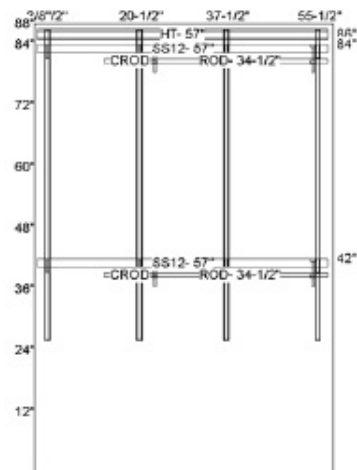

Wall Elevation **B**