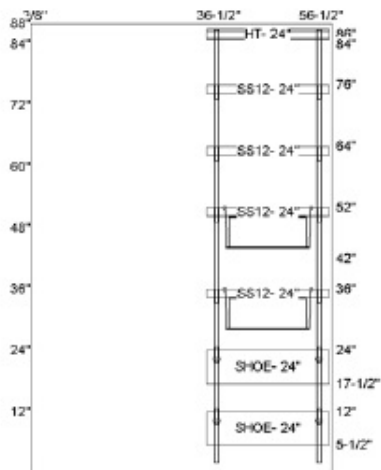

www.closetmaid.com

Wall Elevation **A**

Wall Elevation **B**

	<p>Spare Bedroom Plan Page 3 Designed: 11/13/2012 6:35:35 AM Deposit: Balance Due at Installation: Approved:</p>	<p>CLOSETMAID www.closetmaid.com</p>
--	---	--

Wall Elevation **C**

<p>Parts List Designed: 11/13/2012 6:35:35 AM Deposit: Balance Due at Installation: Approved:</p>	 www.closetmaid.com
--	---

Product Image	Description	Part Number	# of Packages	# of Items in Packages	# of Items in Design	Cut Width
Designed Line Items						
ClosetMaid						
	Closet Rod Caps Internal End Cap External Pole End Cap	373085	2		4 4	0 4
	Large & Small Shelf End Caps White Small End Cap (White) Large End Cap (White)	220994	8		80 32	80 0
	Hanging Basket	417358				2
	12" Bracket	436010				22
	80" Hang Track	436005				1 57.000
	Closet Rod Support	816439				8
	Closet Rod	640475				2 35.500
	Closet Rod	640475				2 34.500
	84" Standard	435592				2
	40" Hang Track	435726				1 24.000
	40" Hang Track	435726				1 40.000