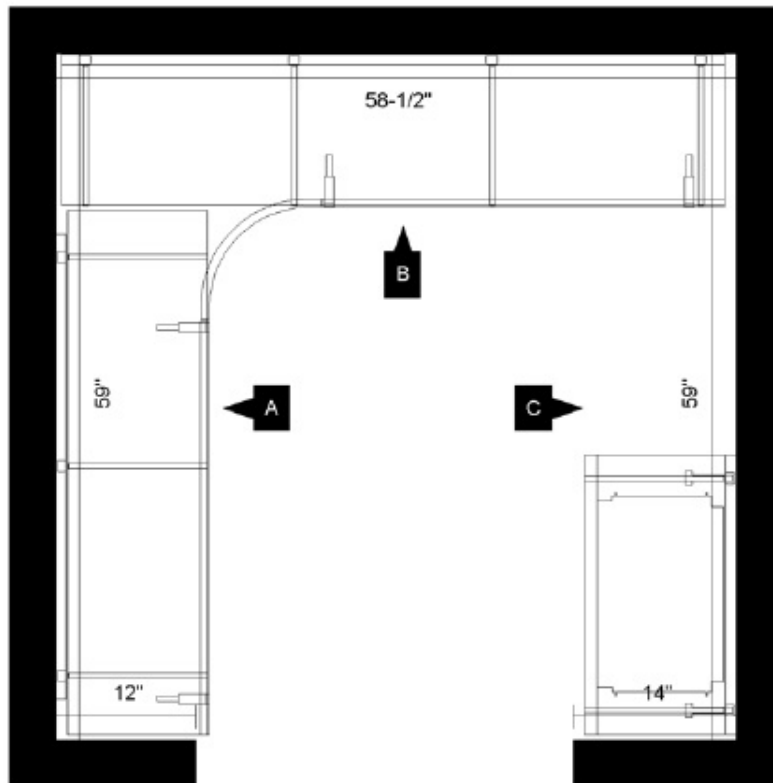

Spare Bedroom Plan Page 1 Designed: 11/13/2012 6:35:35 AM Deposit: Balance Due at Installation: Approved:	CLOSETMAID www.closetmaid.com