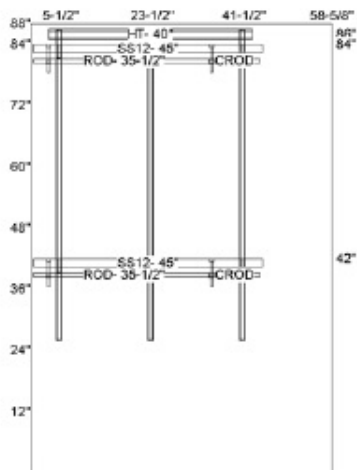

Spare Bedroom Plan Page 2
Designed: 11/13/2012 6:35:35 AM
Deposit:
Balance Due at Installation:
Approved:

www.closetmaid.com

Wall Elevation **A**